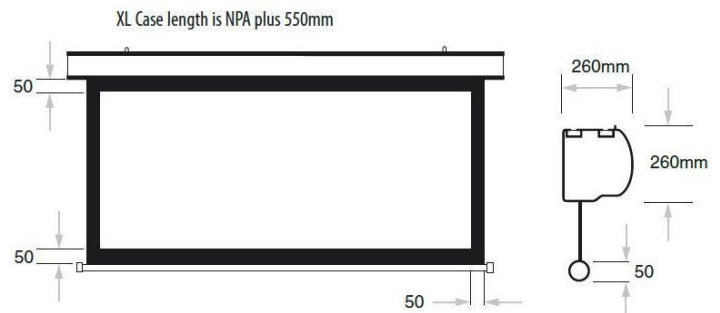

Surface: Welded MW PVC

Borders: 50mm Sides & Bottom, with top leader to be nominated at time of order.

Optional Top Leader: Please seek guidance from the sales office on maximum available leader lengths on any ElectriCinema XL screen.

Brackets: M10 Load rated eye bolts, requires at least 6 fixing points.

Sizes: 200" Diagonal to 300" Diagonal.

Options: Extra Top Masking - RF RTS Remote or 4 Core Wall Switch.

Please Note: Due to the size and weight of this product freight costs can be significant, please allow for this in your tendering process.

Item No	Inch Diagonal	Image Size	Format
0622519-XL	225"	3430 x 4570	Video 4:3
0625019-XL	250"	3810 x 5080	Video 4:3
0627519-XL	275"	4190 x 5590	Video 4:3
0630019-XL	300"	4570 x 6100	Video 4:3
0620029-XL	200"	2490 x 4425	HDTV 16:9
0622529-XL	225"	2800 x 4980	HDTV 16:9
0625029-XL	250"	3115 x 5535	HDTV 16:9
0627529-XL	257"	3425 x 6085	HDTV 16:9
0620069-XL	200"	2695 x 4310	16:10
0622569-XL	225"	3030 x 4850	16:10
0625069-XL	250"	3365 x 5385	16:10
0627569-XL	275"	3705 x 5925	16:10