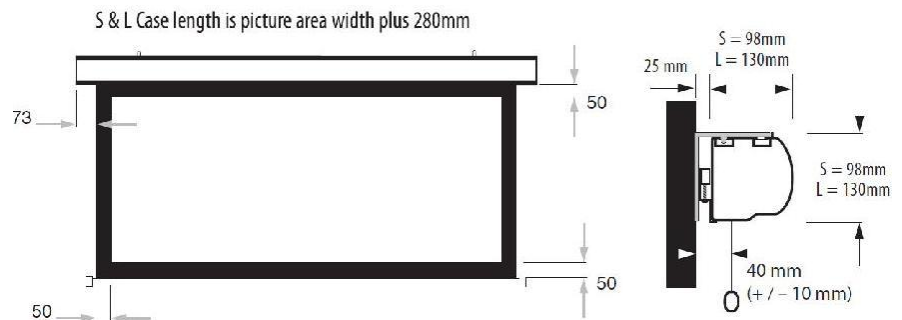

APPLICATIONS

- Home Theatre.
- Boardroom Presentations.
- Educational & Training Facilities.

PRODUCT FEATURES:

Description: Designer Style Motorised Projection Screen with Integrated IR Remote Control.

Head Box: Powder Coat White Ripple as standard with Silver or Black as same cost option.

Surface: MW Fibreglass (Less than or equal to) NPA 3660mm width & standard leader (greater than) is welded MW PVC

Borders: 50mm Sides & Bottom, with top leader to be nominated at time of order.

Optional Leader: The maximum total top black leader available on all sizes 100" and under (Small Cansiter screens) is 500mm, screens sizes over 100" and smaller than 200" 16:9 or 16:10 (large Canister screens) the maximum total top black leader available is 600mm.

Brackets: One piece clip-on L bracket suitable for wall or ceiling installation.

Sizes: 72" Diagonal to 200" Diagonal.

Options: Extra Top Masking - RF RTS Remote or 4 Core Wall Switch.

Item No	Inch Diagonal	Image Size	Format	Item No	Inch Diagonal	Image Size	Format
0607219-S	72"	1100 x 1465	Video 4:3	0612029-L	120"	1495 x 2655	HDTV 16:9
0608419-S	84"	1280 x 1705	Video 4:3	0613029-L	130"	1615 x 2880	HDTV 16:9
0609619-S	96"	1465 x 1950	Video 4:3	0615029-L	150"	1865 x 3320	HDTV 16:9
0610019-S	100"	1525 x 2035	Video 4:3	0618029-L	180"	2240 x 3985	HDTV 16:9
0611519-L	115"	1755 x 2340	Video 4:3	0607269-S	72"	970 x 1550	16:10
0613019-L	130"	1980 x 2640	Video 4:3	0608469-S	84"	1130 x 1810	16:10
0615019-L	150"	2285 x 3050	Video 4:3	0609269-S	92"	1240 x 1980	16:10
0618019-L	180"	2745 x 3660	Video 4:3	0609669-S	96"	1295 x 2070	16:10
0620019-L	200"	3050 x 4065	Video 4:3	0610069-S	100"	1345 x 2155	16:10
0607229-S	72"	895 x 1595	HDTV 16:9	0611069-L	110"	1480 x 2370	16:10
0608429-S	84"	1045 x 1860	HDTV 16:9	0612069-L	120"	1615 x 2585	16:10
0609229-S	92"	1145 x 2035	HDTV 16:9	0613069-L	130"	1750 x 2800	16:10
0609629-S	96"	1195 x 2125	HDTV 16:9	0614069-L	140"	1884 x 3015	16:10
0610029-S	100"	1245 x 2215	HDTV 16:9	0615069-L	150"	2020 x 3230	16:10
0611029-L	110"	1370 x 2435	HDTV 16:9	0618069-L	180"	2425 x 3880	16:10
0611529-L	115"	1430 x 2545	HDTV 16:9