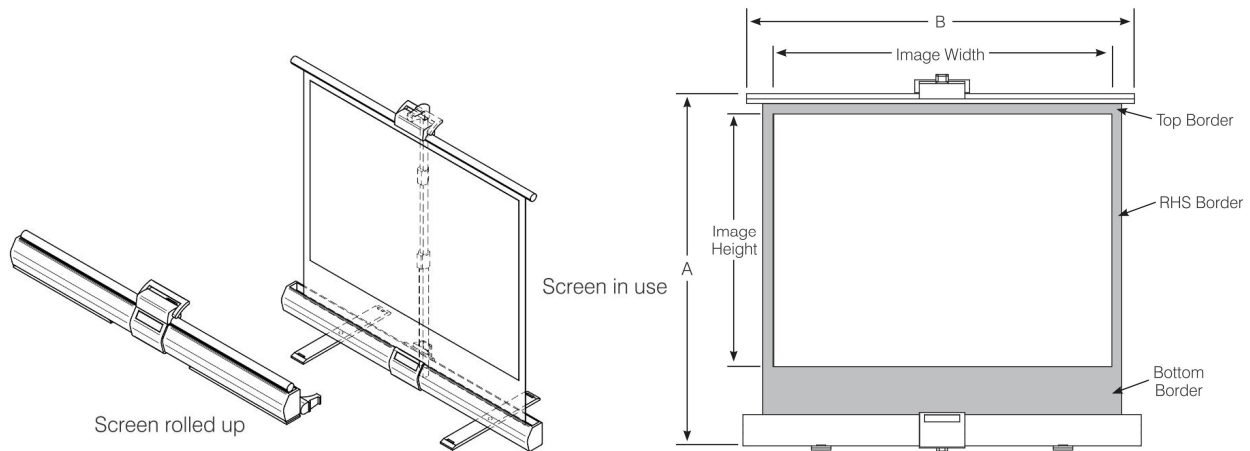

Grandview Pull Up Screens

This unique, portable screen is easy to use and very stable with its sturdy casing on the bottom.

The Grandview Pull Up is an ideal screen for travelling, whether it's from room to room or around the country.

This screen is available in both business presentation and home theatre formats.

These screens are also great for rental properties when you are unable to mount a screen to the wall.

Features:

- A very clever and neat alternative to the traditional tripod screen.
- Screen occupies a smaller footprint on the floor which is ideal for smaller meeting rooms or where you want to put the screen up against a wall.
- Screen is pulled up from the casing and held in place with support rod at the back.
- The casing is stabilised by feet that swivel outwards from the casing.
- Quick and easy to raise and lower.

Product code	Aspect ratio	Image size (Diagonal) inch	Image size (W x H) mm	Price
GRUA060V	4:3	60"	1220 x 910mm	\$339.00
GRUA080V	4:3	80"	1630 x 1220mm	\$339.00
GRUA100V	4:3	100"	2030 x 1520mm	\$639.00
GRUB060H	16:9	60"	1330 x 745mm	\$419.00
GRUB080H	16:9	80"	1770 x 995mm	\$499.00