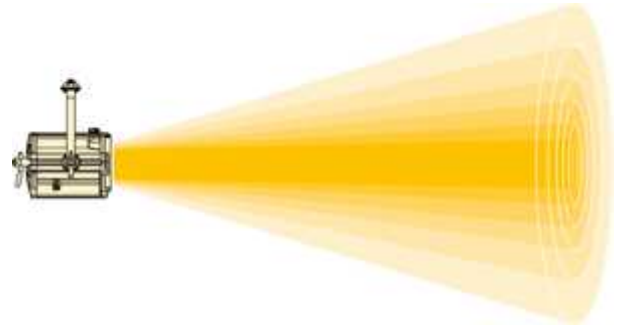

Acclaim 6°-60° Fresnel

Stage wash to dramatic highlight with one luminaire

Affordable and Easy to Use

Selecon's popular Acclaim **Fresnel** is a general-purpose stage lens luminaire.

The adjustable beam angle range of 6° to 60° and wide range of available lamps make it the perfect choice for theatre, small studio, school hall and drama suites, and display lighting applications.

A smarter choice than a Par or Fixed Beam due to superior control and light quality.

Blend / Shape / Soften

The soft-edged **Fresnel** beam is the one required most often when lighting the stage blending seamlessly together with adjacent beams for even area illumination with no need for the addition of frost filters to soften hard edges or to smooth out irregularities or hot spots.